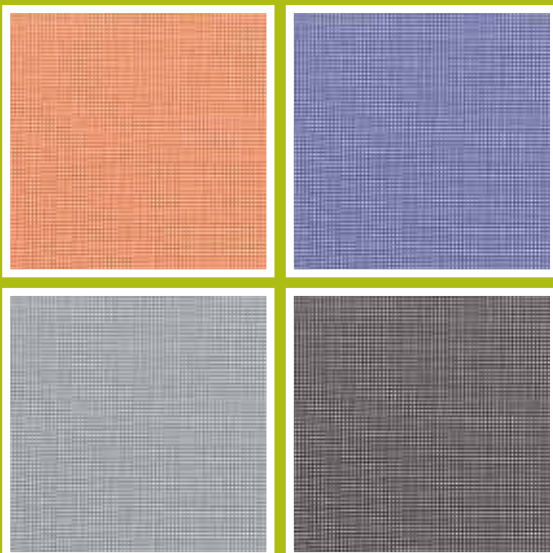

Unser ausgezeichnetes Designerstück Linea ist mit seiner Punktsynchronmechanik individuell auf das Körpergewicht einstellbar und sein Netzrücken passt sich optimal an. Den Linea mit Netzrücken gibt es in vier Farben – er sieht einfach unheimlich gut aus. Sehen Sie selbst!

Our superb Linea designer piece can be individually adjusted to the body weight using its point synchronous mechanism and its mesh backrest adjusts perfectly. The Linea with mesh backrests is available in four colours and looks incredibly good. See for yourself!

Notre pièce design Linea à la conception parfaite avec son mécanisme point synchrone et son dossier parfaitement ajustable est réglable en fonction du poids de l'utilisateur. Le siège Linea au dossier en maille est discret et disponible en quatre coloris. Jugez par vous-mêmes !

Ons uitstekend designexemplaar Linea met zijn puntsynchroon-mechanisme individueel in te stellen op het lichaamsgewicht en zijn netrug past zich optimaal aan. De Linea met netrug bestaat in vier kleuren - hij ziet er gewoon ongelofelijk goed uit. Kijk zelf!