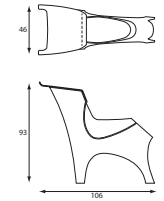

LANDE

Toro

Wout Speyers