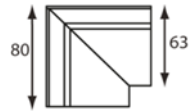

MC sofa

Lande Design Team

corner (inside)
no finishing
on back side

back side
upholstered

low back

width	80cm	82cm
height	92cm	92cm
depth	80cm	82cm
seating height	48cm	48cm
metrage	305cm	525cm

corner (inside)
no finishing
on back side

back side
upholstered

high back

width	80cm	82cm
height	117cm	117cm
depth	80cm	82cm
seating height	48cm	48cm
metrage	365cm	585cm