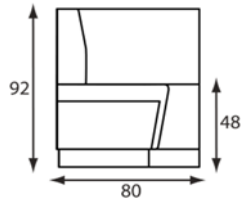

MC sofa

Lande Design Team

corner (inside)
no finishing
on back side

back side
upholstered

low back

width	80cm	82cm
height	92cm	92cm
depth	80cm	82cm
seating height	48cm	48cm
metrage	305cm	525cm

corner (inside)
no finishing
on back side

back side
upholstered

high back

width	80cm	82cm
height	117cm	117cm
depth	80cm	82cm
seating height	48cm	48cm
metrage	365cm	585cm