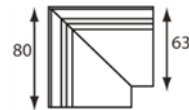

MC sofa

Lande Design Team

corner (inside)
no finishing
on back side

back side
upholstered

low back

width	80cm	82cm
height	92cm	92cm
depth	80cm	82cm
seating height	48cm	48cm
metrage	305cm	525cm

corner (inside)
no finishing
on back side

back side
upholstered

high back

width	80cm	82cm
height	117cm	117cm
depth	80cm	82cm
seating height	48cm	48cm
metrage	365cm	585cm