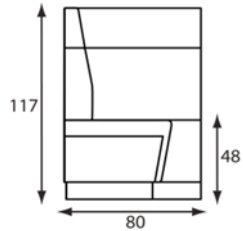

MC sofa

Lande Design Team

corner (inside)
no finishing
on back side

back side
upholstered

low back

width	80cm	82cm
height	92cm	92cm
depth	80cm	82cm
seating height	48cm	48cm
metrage	305cm	525cm

corner (inside)
no finishing
on back side

back side
upholstered

high back

width	80cm	82cm
height	117cm	117cm
depth	80cm	82cm
seating height	48cm	48cm
metrage	365cm	585cm