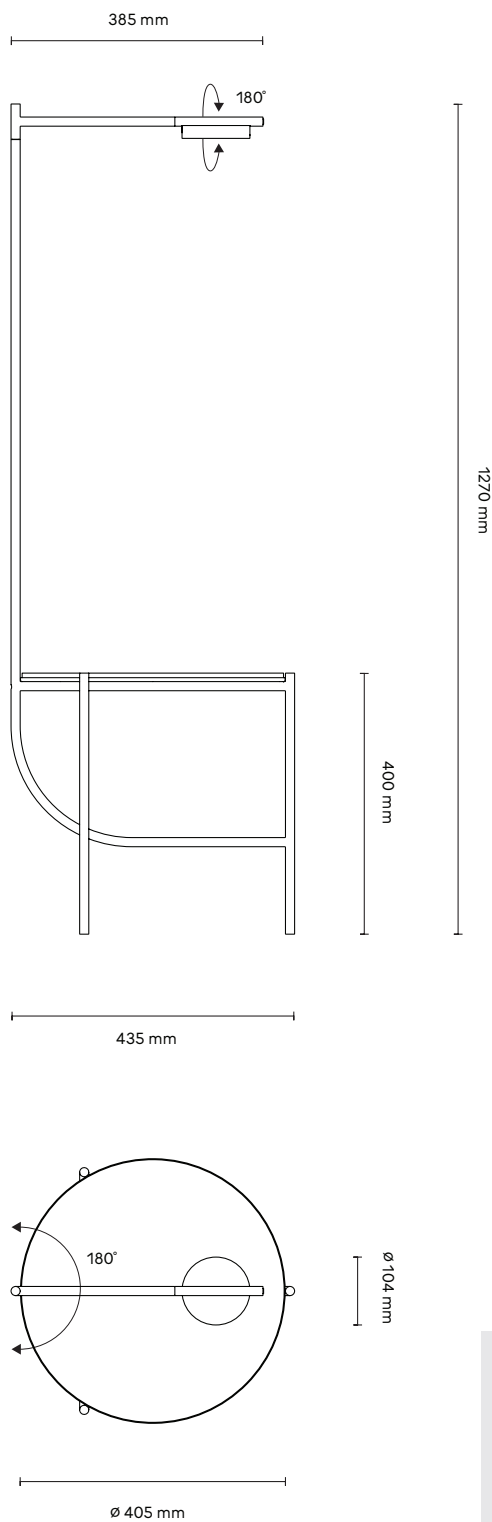

Igram Lamp+Table

Product Fact Sheet

Code / Colour:
IG-LT / Black / RAL 9005 / ●

1. Characteristics:
2. Touch dimmer integrated on the horizontal arm
   - Rotating lampshade and arm
   - Opal PMMA light diffuser
   - LED driver with interchangeable plugs

1. Material:
2. Frame: Steel
   - Tabletop: Glazed ceramic /oak veneer

Cord:
2500mm

Light Source:
Dimmable LED; 5,4 W; 580 lm; 2700 K;
CRI > 90, lifetime: 60 000 h

Ratings:
24 V; 50/60 Hz

Environment:
Indoor

GRUPA IG-LT

This luminaire contains built-in LED lamps.

	}	LED

The lamps cannot be changed in the luminaire.

874/2012