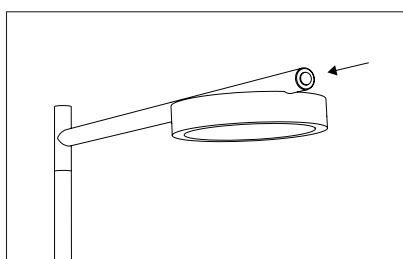

Igram Lamp+Table

Product Fact Sheet

Code / Colour:
IG-LT / Black / RAL 9005 / ●

- Characteristics:
- Touch dimmer integrated on the horizontal arm
 - Rotating lampshade and arm
 - Opal PMMA light diffuser
 - LED driver with interchangeable plugs

- Material:
- Frame: Steel
 - Tabletop: Glazed ceramic /oak veneer

Cord:
 2500mm

Light Source:
Dimmable LED; 5,4 W; 580 lm; 2700 K;
CRI > 90, lifetime: 60 000 h

Ratings:
24 V; 50/60 Hz

Environment:
Indoor